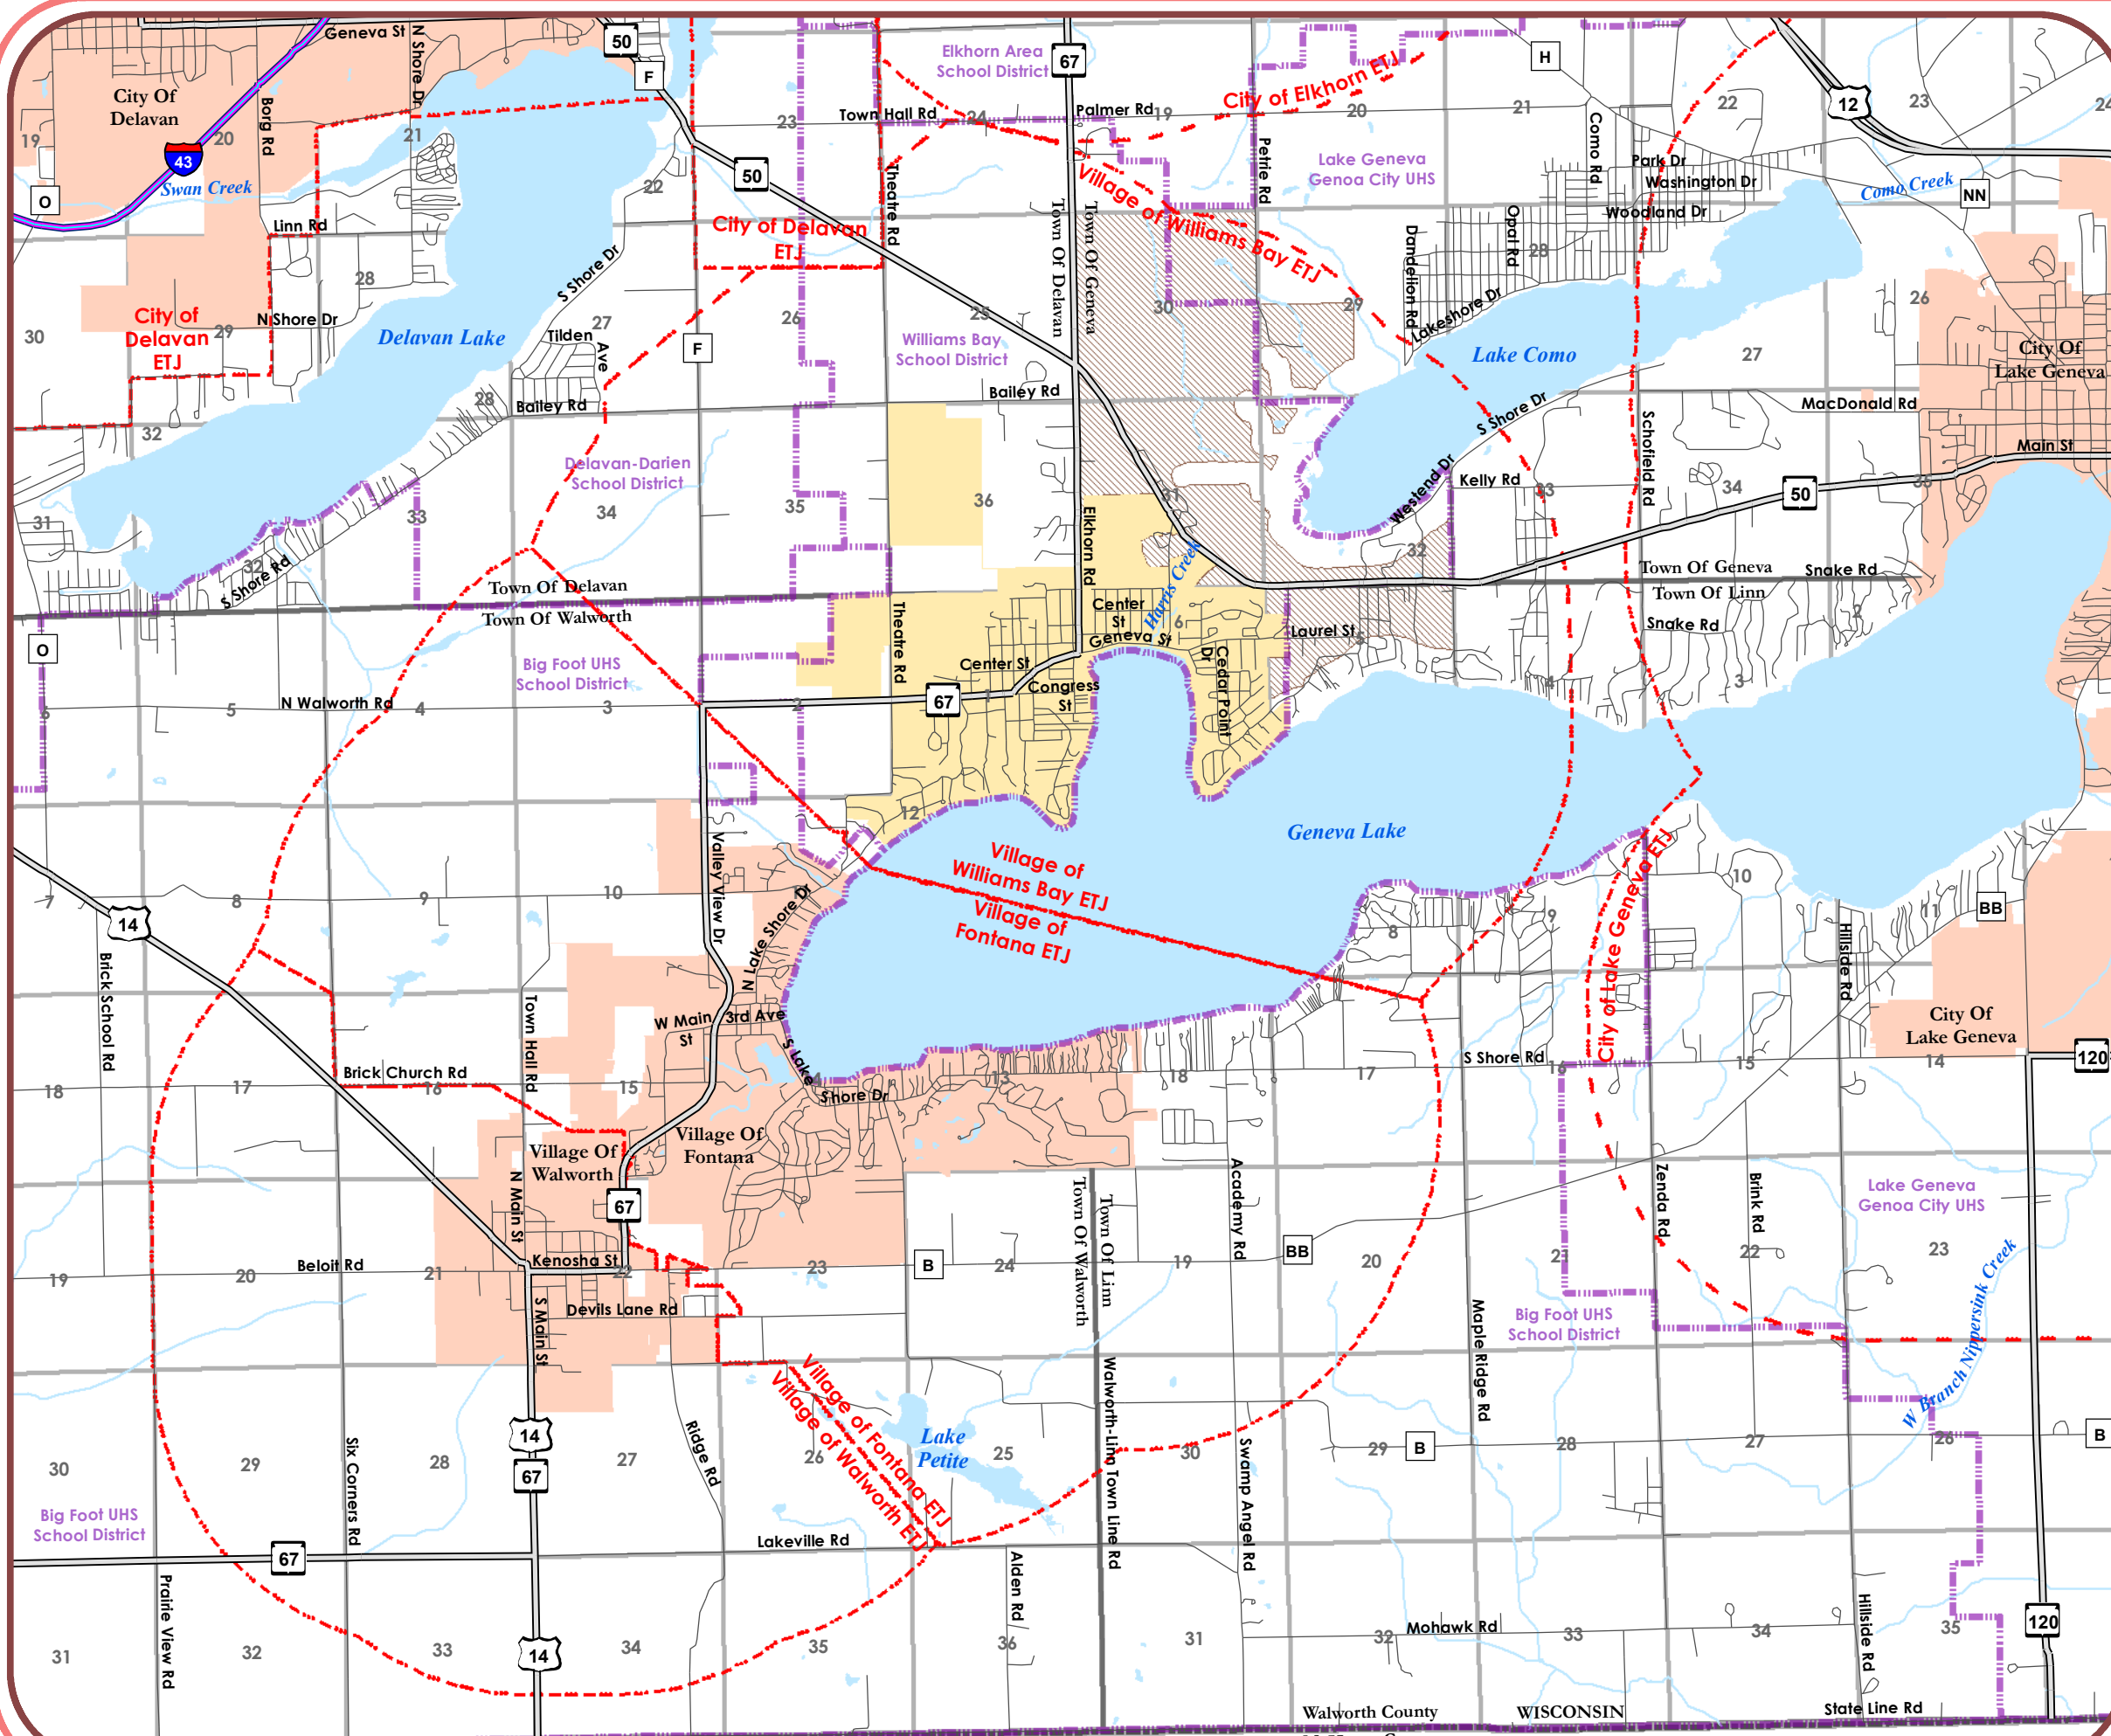

Village of Williams Bay Comprehensive Plan

DRAFT

- Village Of Williams Bay (2009)
- Other City/Village Boundaries
- Town Boundaries
- Sections w/Section Numbers
- State Boundary
- School District Boundaries
- Extraterritorial Jurisdiction Boundaries
- Village of Williams Bay/Town of Geneva Extraterritorial Zoning Area
- Surface Water
- Interstate
- Major Road
- Local Road

January 11, 2010
 Source: Walworth Co. LIO;
 US DOT; V&A; SEWRPC

VANDEWALLE & ASSOCIATES INC.
 Shaping places. shaping change

DRAFT

Walworth County
 McHenry County
 WISCONSIN
 ILLINOIS